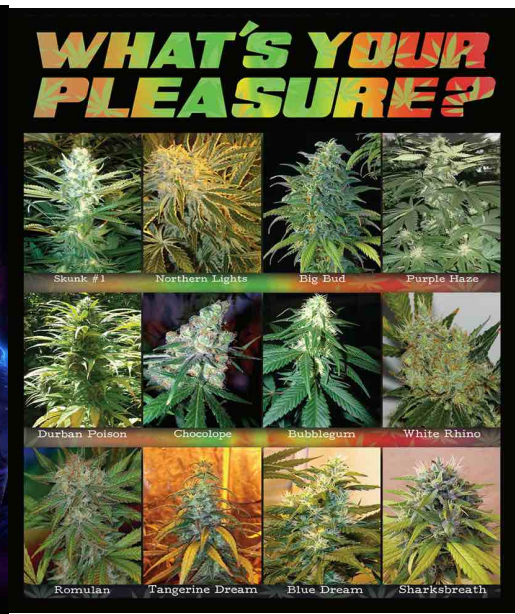

HALF BAKED

HAPPY WEED

SIGNATURE QUEEN - ENCHANCED WEIGHT (10 pcs / case)

MOTLEY MUSHROOM

ONE LOVE

SACRED LEAF

SATIVA TWIST

TAKE ME 2 YOUR DEALER