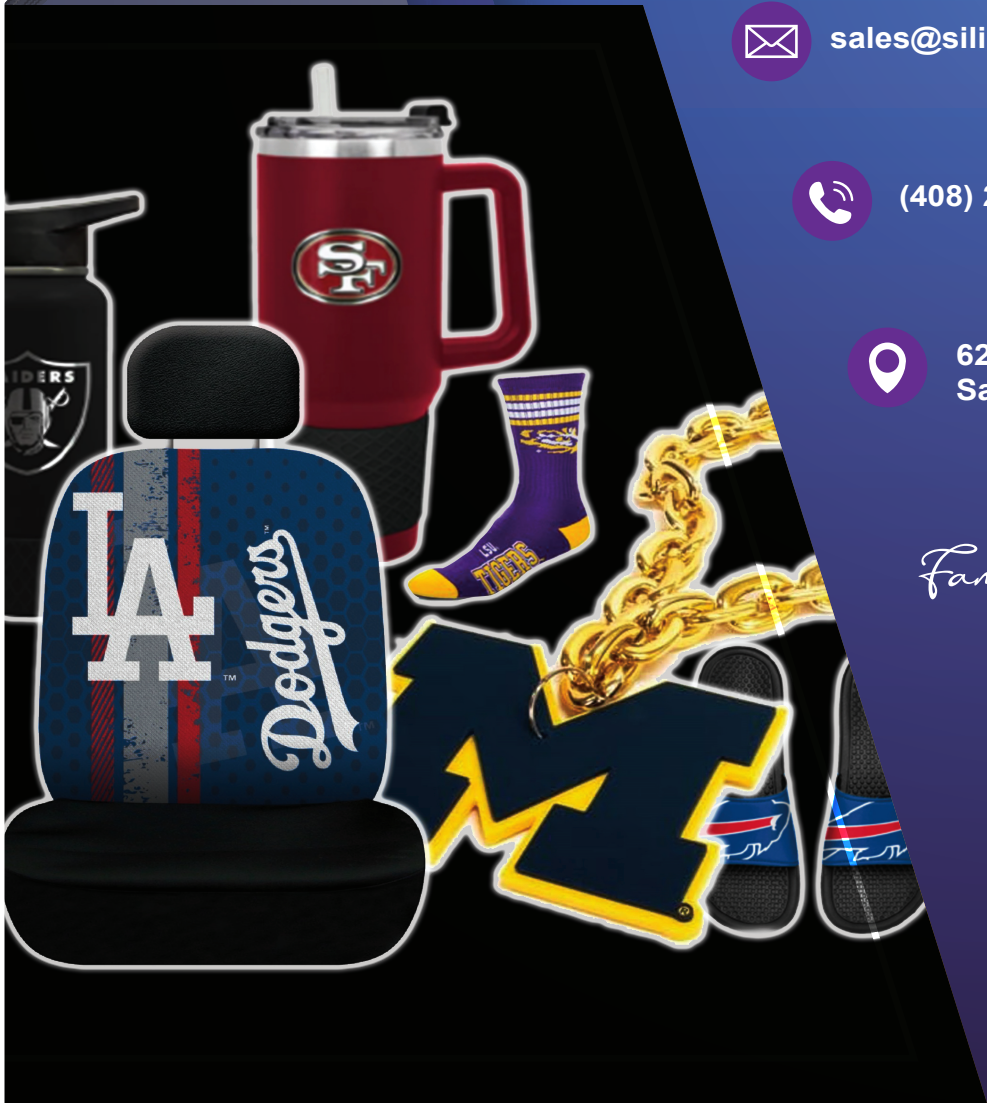

*Delivering Quality Products at
Affordable Prices so Your
Business can Prosper.*

sales@siliconvalleytextiles.com

(408) 254-4008

625 North King Road,
San Jose, CA 95133

Family Owned & Operated

SPORTS

20
25