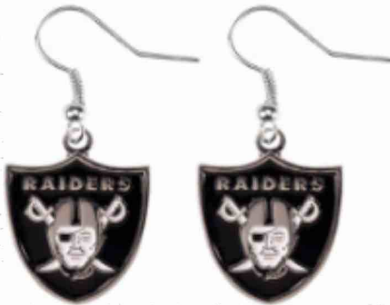

Lanyard Alternate Color Aminco
 095
ITEM#S_LN-095-BK
 \$3.50 ea, Min-12

Short Lanyard Wristlet key Chain
ITEM#S_LN-KT-376-WRST
 \$3.00 ea, Min-12

Carabiner Lanyard Bottle
 opener Key Chain
ITEM#S_CARABINER BTL_OPNR
 \$4.00 ea, Min-12

S-F25-Accessories

Bottle Opener Key Chain
ITEM#S_KC KT-702
\$3.25 ea, Min-6

Die Cut Primeum Key chain
ITEM#S_KC KT-091
\$4.50 ea, Min-6

Impact Key chain
ITEM#S_KC KT-231
\$4.50 ea, Min-6

Logo Dangler Earrings
ITEM#S_ER-015-DANG
\$4.50 ea, Min-6

Hoop Earrings
ITEM#S_ER-Hoop
\$8.00 ea, Min-6

Logo Post Earrings
ITEM#S_ER-094-POST
\$4.50 ea, Min-6

Logo Swirl Heart Earrings
ITEM#S_ER-245-Heart
\$4.50 ea, Min-6

Logo Dangle Rhinestone Earrings
ITEM#S_ER RHN
\$7.00 ea, Min-6