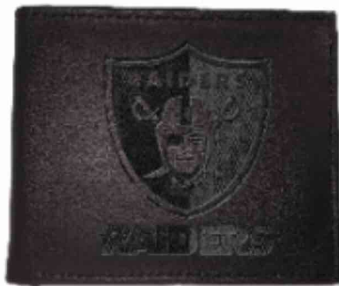

Charm Bangel
ITEM#S_EURO-CHARM-BANG
\$7.00 ea, Min-6

Logo Swirl Heart Necklace
ITEM#S_PD-HNECK-303
 \$5.00 ea, Min-6

Charm Bracelet
ITEM#S_EURO-CHARM-BRCE
 \$7.00 ea, Min-6

SPARKLE COIN PURSE
ITEM#S_WA-991-SPRKCP
 \$7.00 ea, Min-6

Mens Print BiFold Wallet
ITEM#S_WA-MPRTBIFO
 \$11.00 ea, Min-6

Mens Pebble Bifold Wallet
ITEM#S_WA-MPEBBIFO
 \$13.00 ea, Min-6

Mens Pebble Front Pocket
 Wallet Cardholder.
ITEM#S_WA-PEBBLE FPW
 \$10.00 ea, Min-6